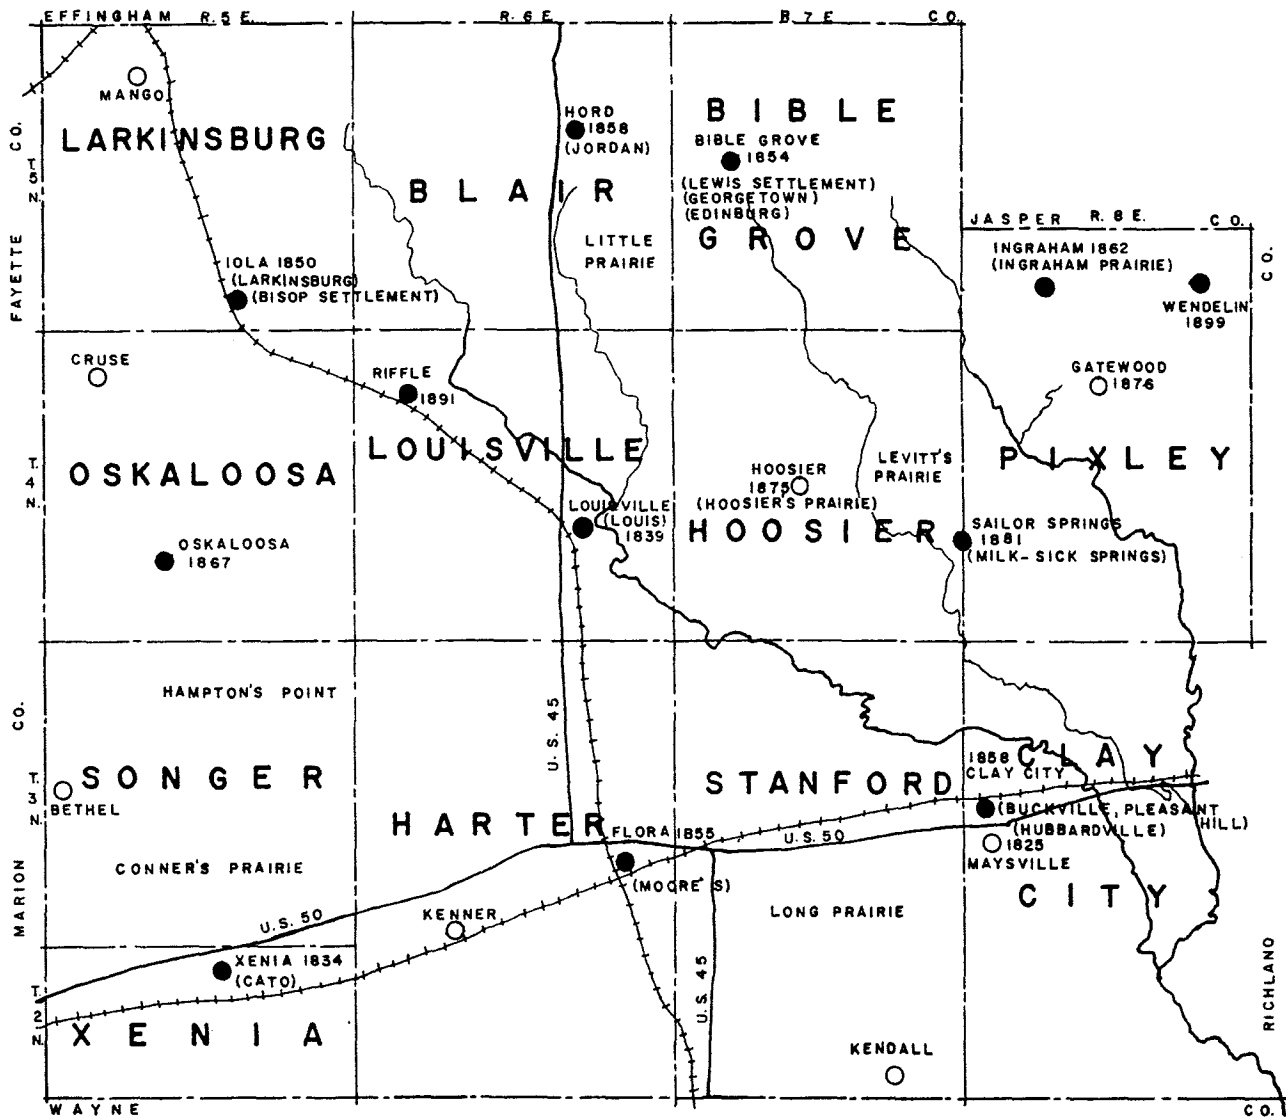

# CLAY COUNTY ILLINOIS

● TOWNS, VILLAGES & STATIONS  
 ○ GHOST TOWNS  
 DATES ARE P. O. ESTABLISHED  
 (ORIGINAL NAMES)

DATE OF ORIGIN: 23 December 1824  
 PARENT: Crawford, Fayette, Lawrence, and Wayne Counties of  
           State of Illinois  
 SOURCE OF NAME: Henry Clay, statesman and political orator.  
 COUNTY SEAT: Louisville 62858  
 SAGA COVER: Vol. VI, No. 1; Spring, 1979