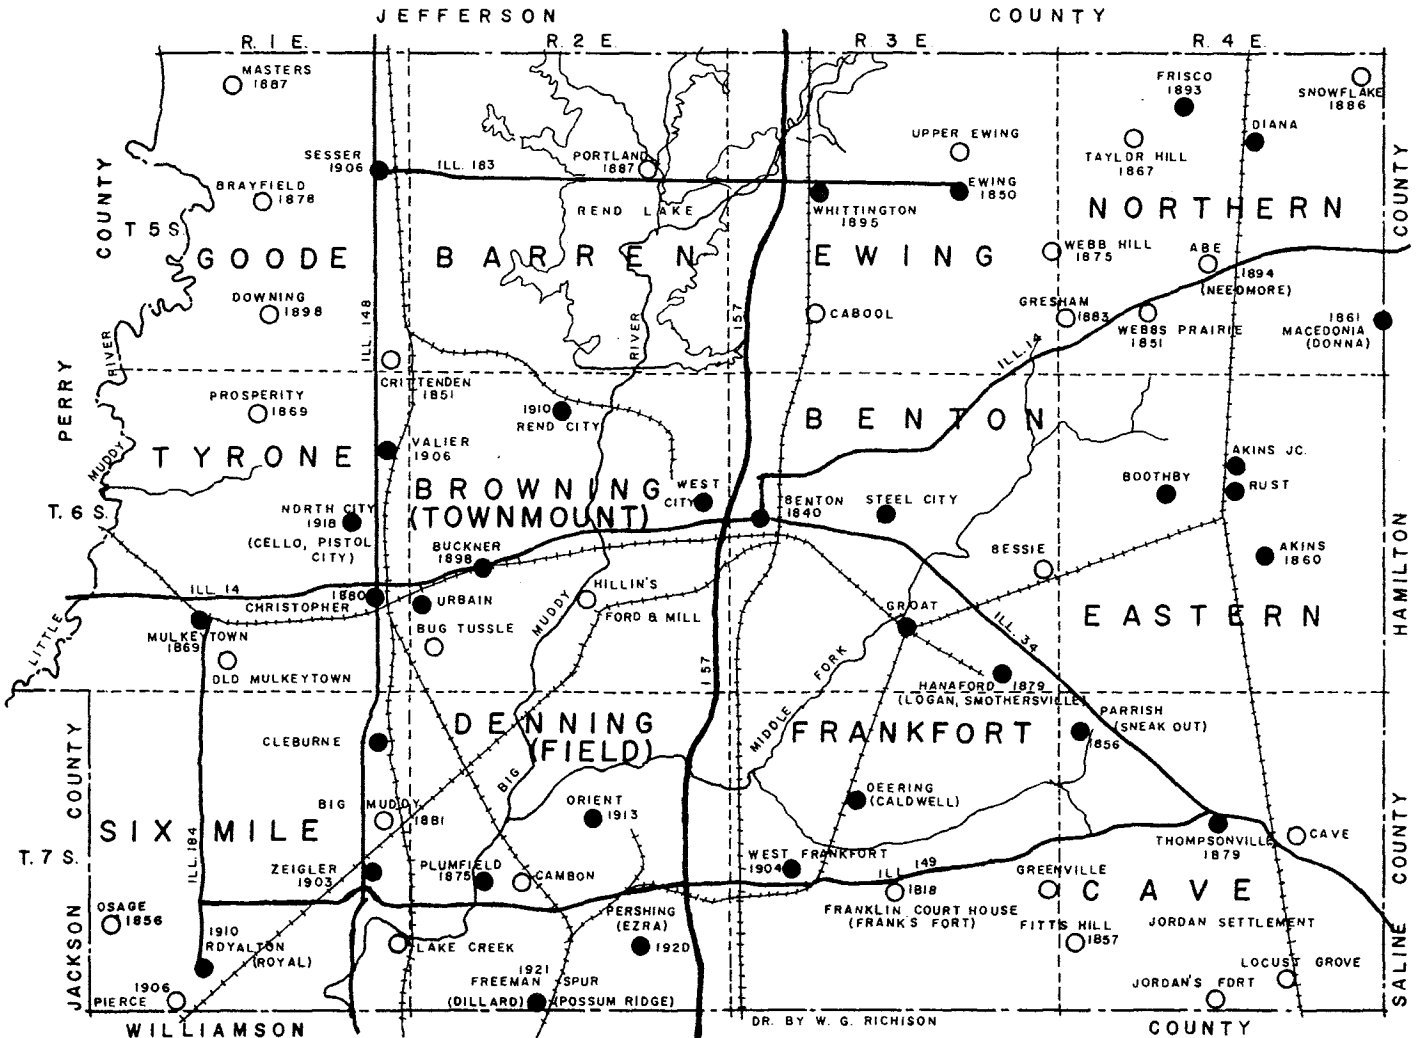

# FRANKLIN COUNTY ILLINOIS

- TOWNS, VILLAGES & STATIONS
- GHOST TOWNS
- DATES ARE P.O. ESTABLISHED (ORIGINAL NAMES)

DATE OF ORIGIN: 2 January 1818  
 PARENT: Gallatin and White Counties of Illinois Territory  
 SOURCE OF NAME: Benjamin Franklin, author, printer, and statesman  
 COUNTY SEAT: Benton 62812  
 SAGA COVER: Vol. VII, No. 1; Spring, 1980