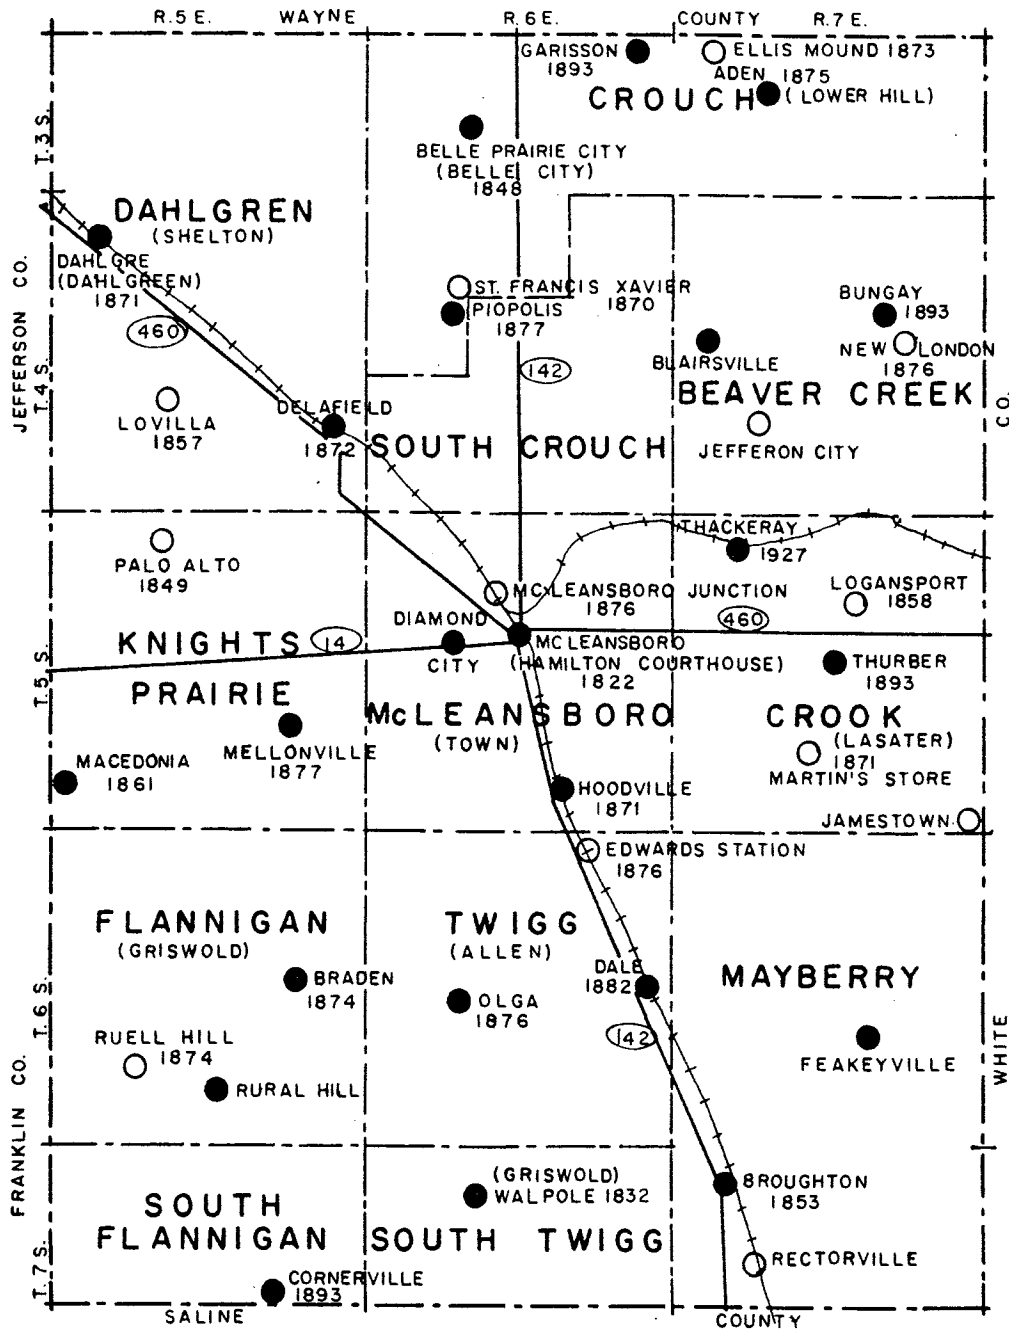

HAMILTON COUNTY, ILLINOIS

● TOWNS, VILLAGES & STATIONS

○ GHOST TOWNS

DATES ARE P. O. ESTABLISHED
(ORIGINAL NAMES)

DATE OF ORIGIN: 8 February 1821
 PARENT: White County of State of Illinois
 SOURCE OF NAME: Alexander Hamilton, soldier and statesman
 COUNTY SEAT: McLeansboro 62859
 SAGA COVER: Vol. V, No. 3; Fall, 1978