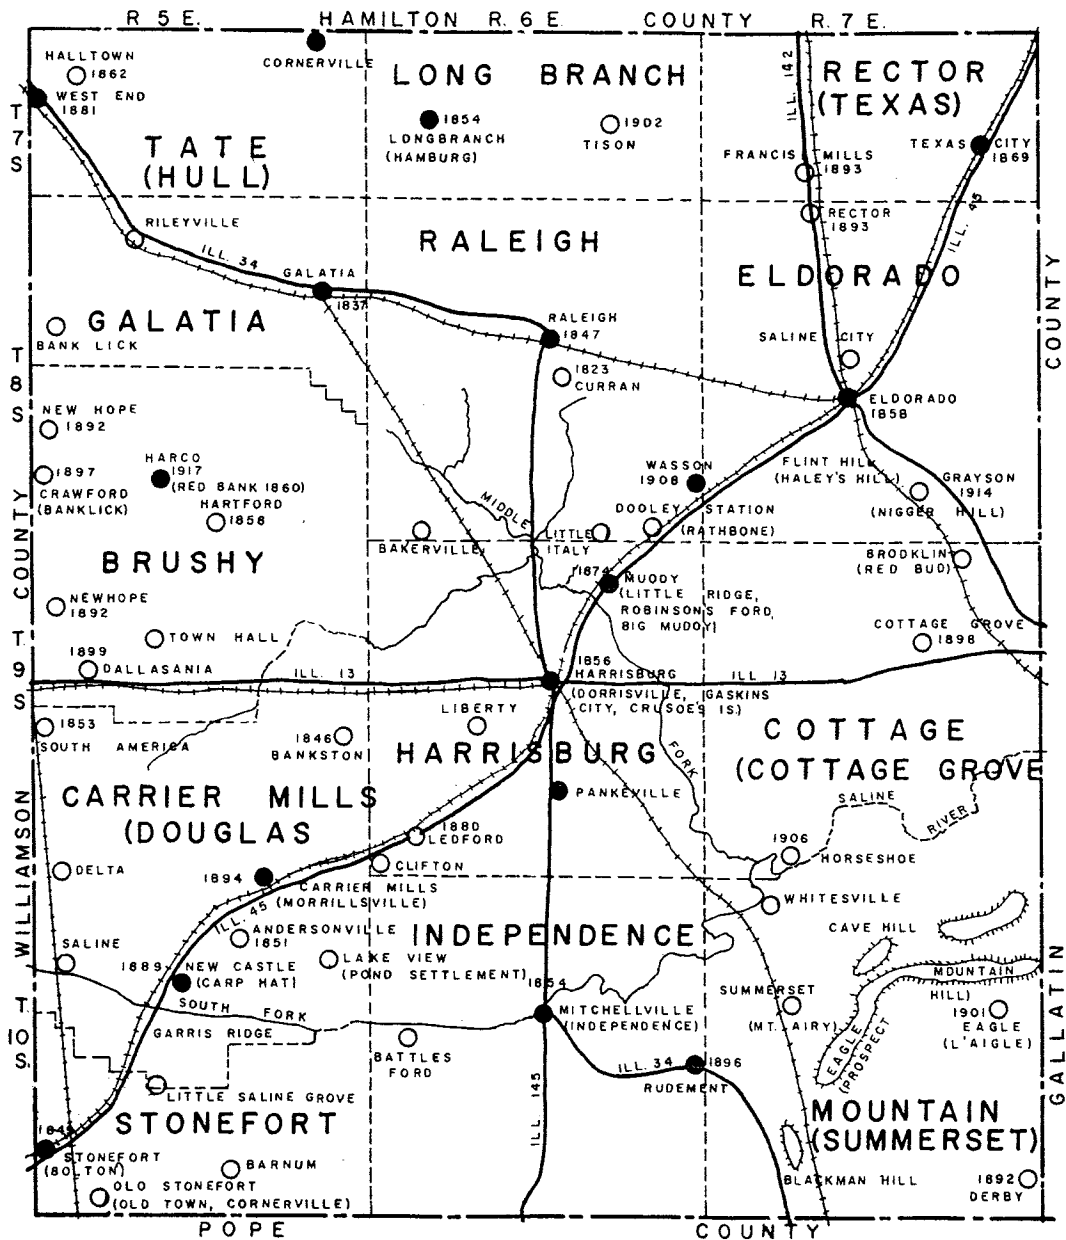

SALINE COUNTY ILLINOIS

● TOWNS, VILLAGES & STATIONS
 ○ GHOST TOWNS
 DATES ARE P.O. ESTABLISHED
 (ORIGINAL NAMES)
 DR. BY W. G. RICHISON

DATE OF ORIGIN: 25 February 1847
 PARENT: Gallatin County of State of Illinois
 SOURCE OF NAME: Saline Creek
 COUNTY SEAT: Harrisburg 62946
 SAGA COVER: Vol. VIII, No. 3; Fall, 1981