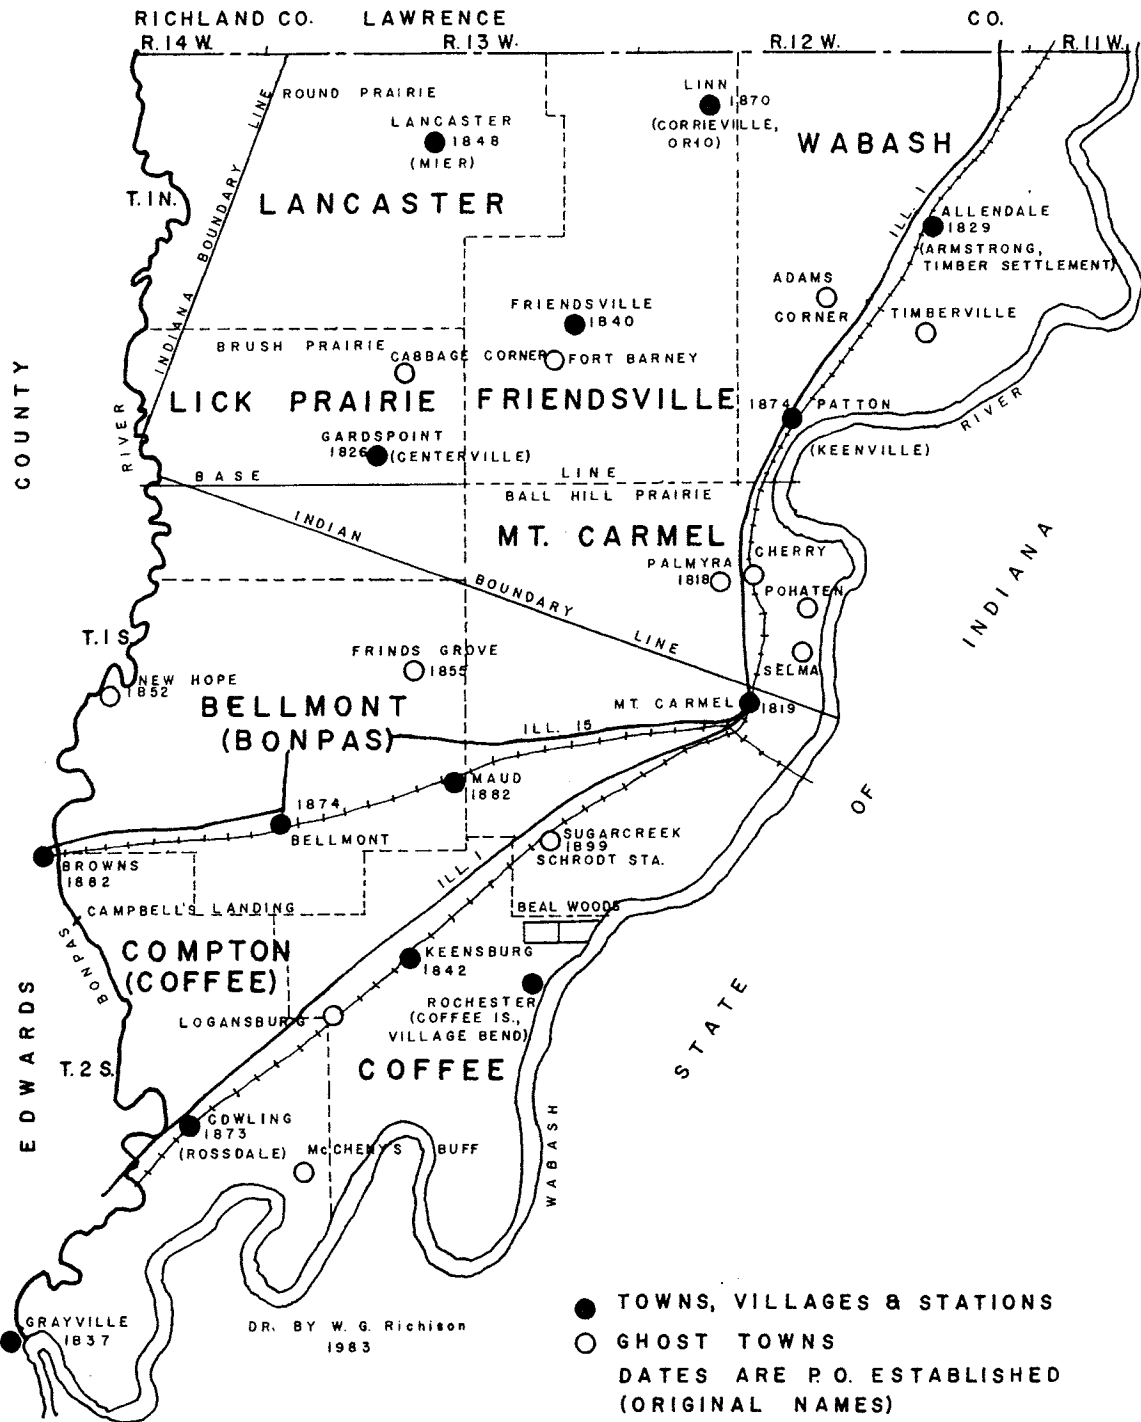

WABASH COUNTY ILLINOIS

DATE OF ORIGIN: 27 December 1824
 PARENT: Edwards County of State of Illinois
 SOURCE OF NAME: An Indian name
 COUNTY SEAT: Mt. Carmel 62863
 SAGA COVER: Vol. X, No. 4; Winter, 1983