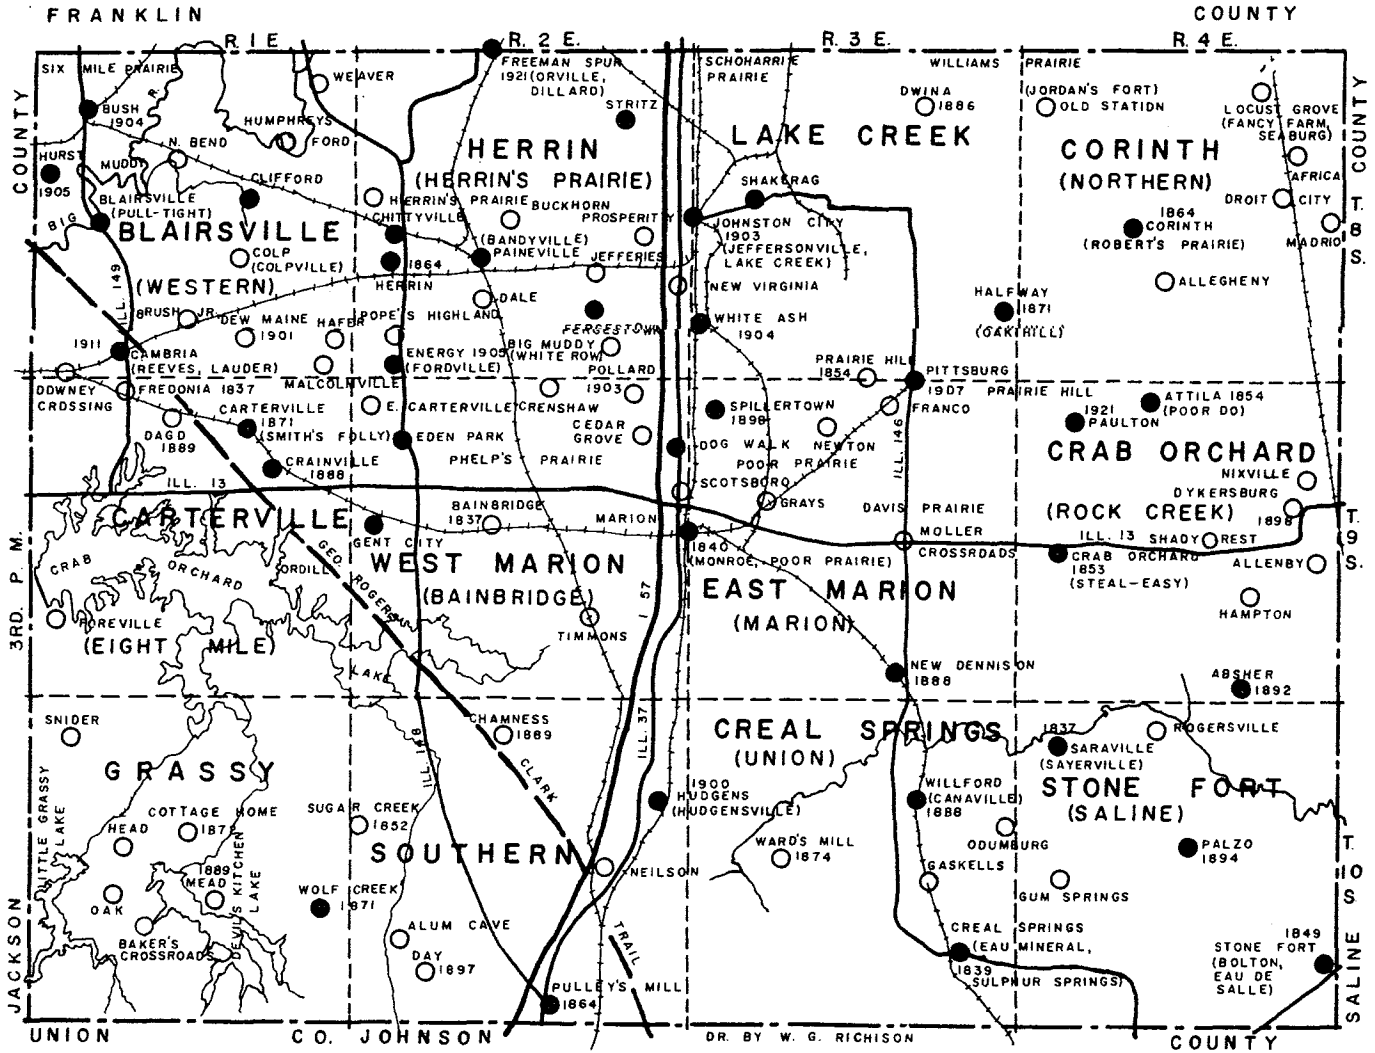

WILLIAMSON COUNTY ILLINOIS

- TOWNS, VILLAGES & STATIONS
- GHOST TOWNS
- DATES ARE P. O. ESTABLISHED (ORIGINAL NAMES)

DATE OF ORIGIN: 28 February 1839
 PARENT: Franklin County of State of Illinois
 SOURCE OF NAME: Williamson County, Tennessee
 COUNTY SEAT: Marion 62959
 SAGA COVER: Vol. VII, No. 4; Winter, 1980