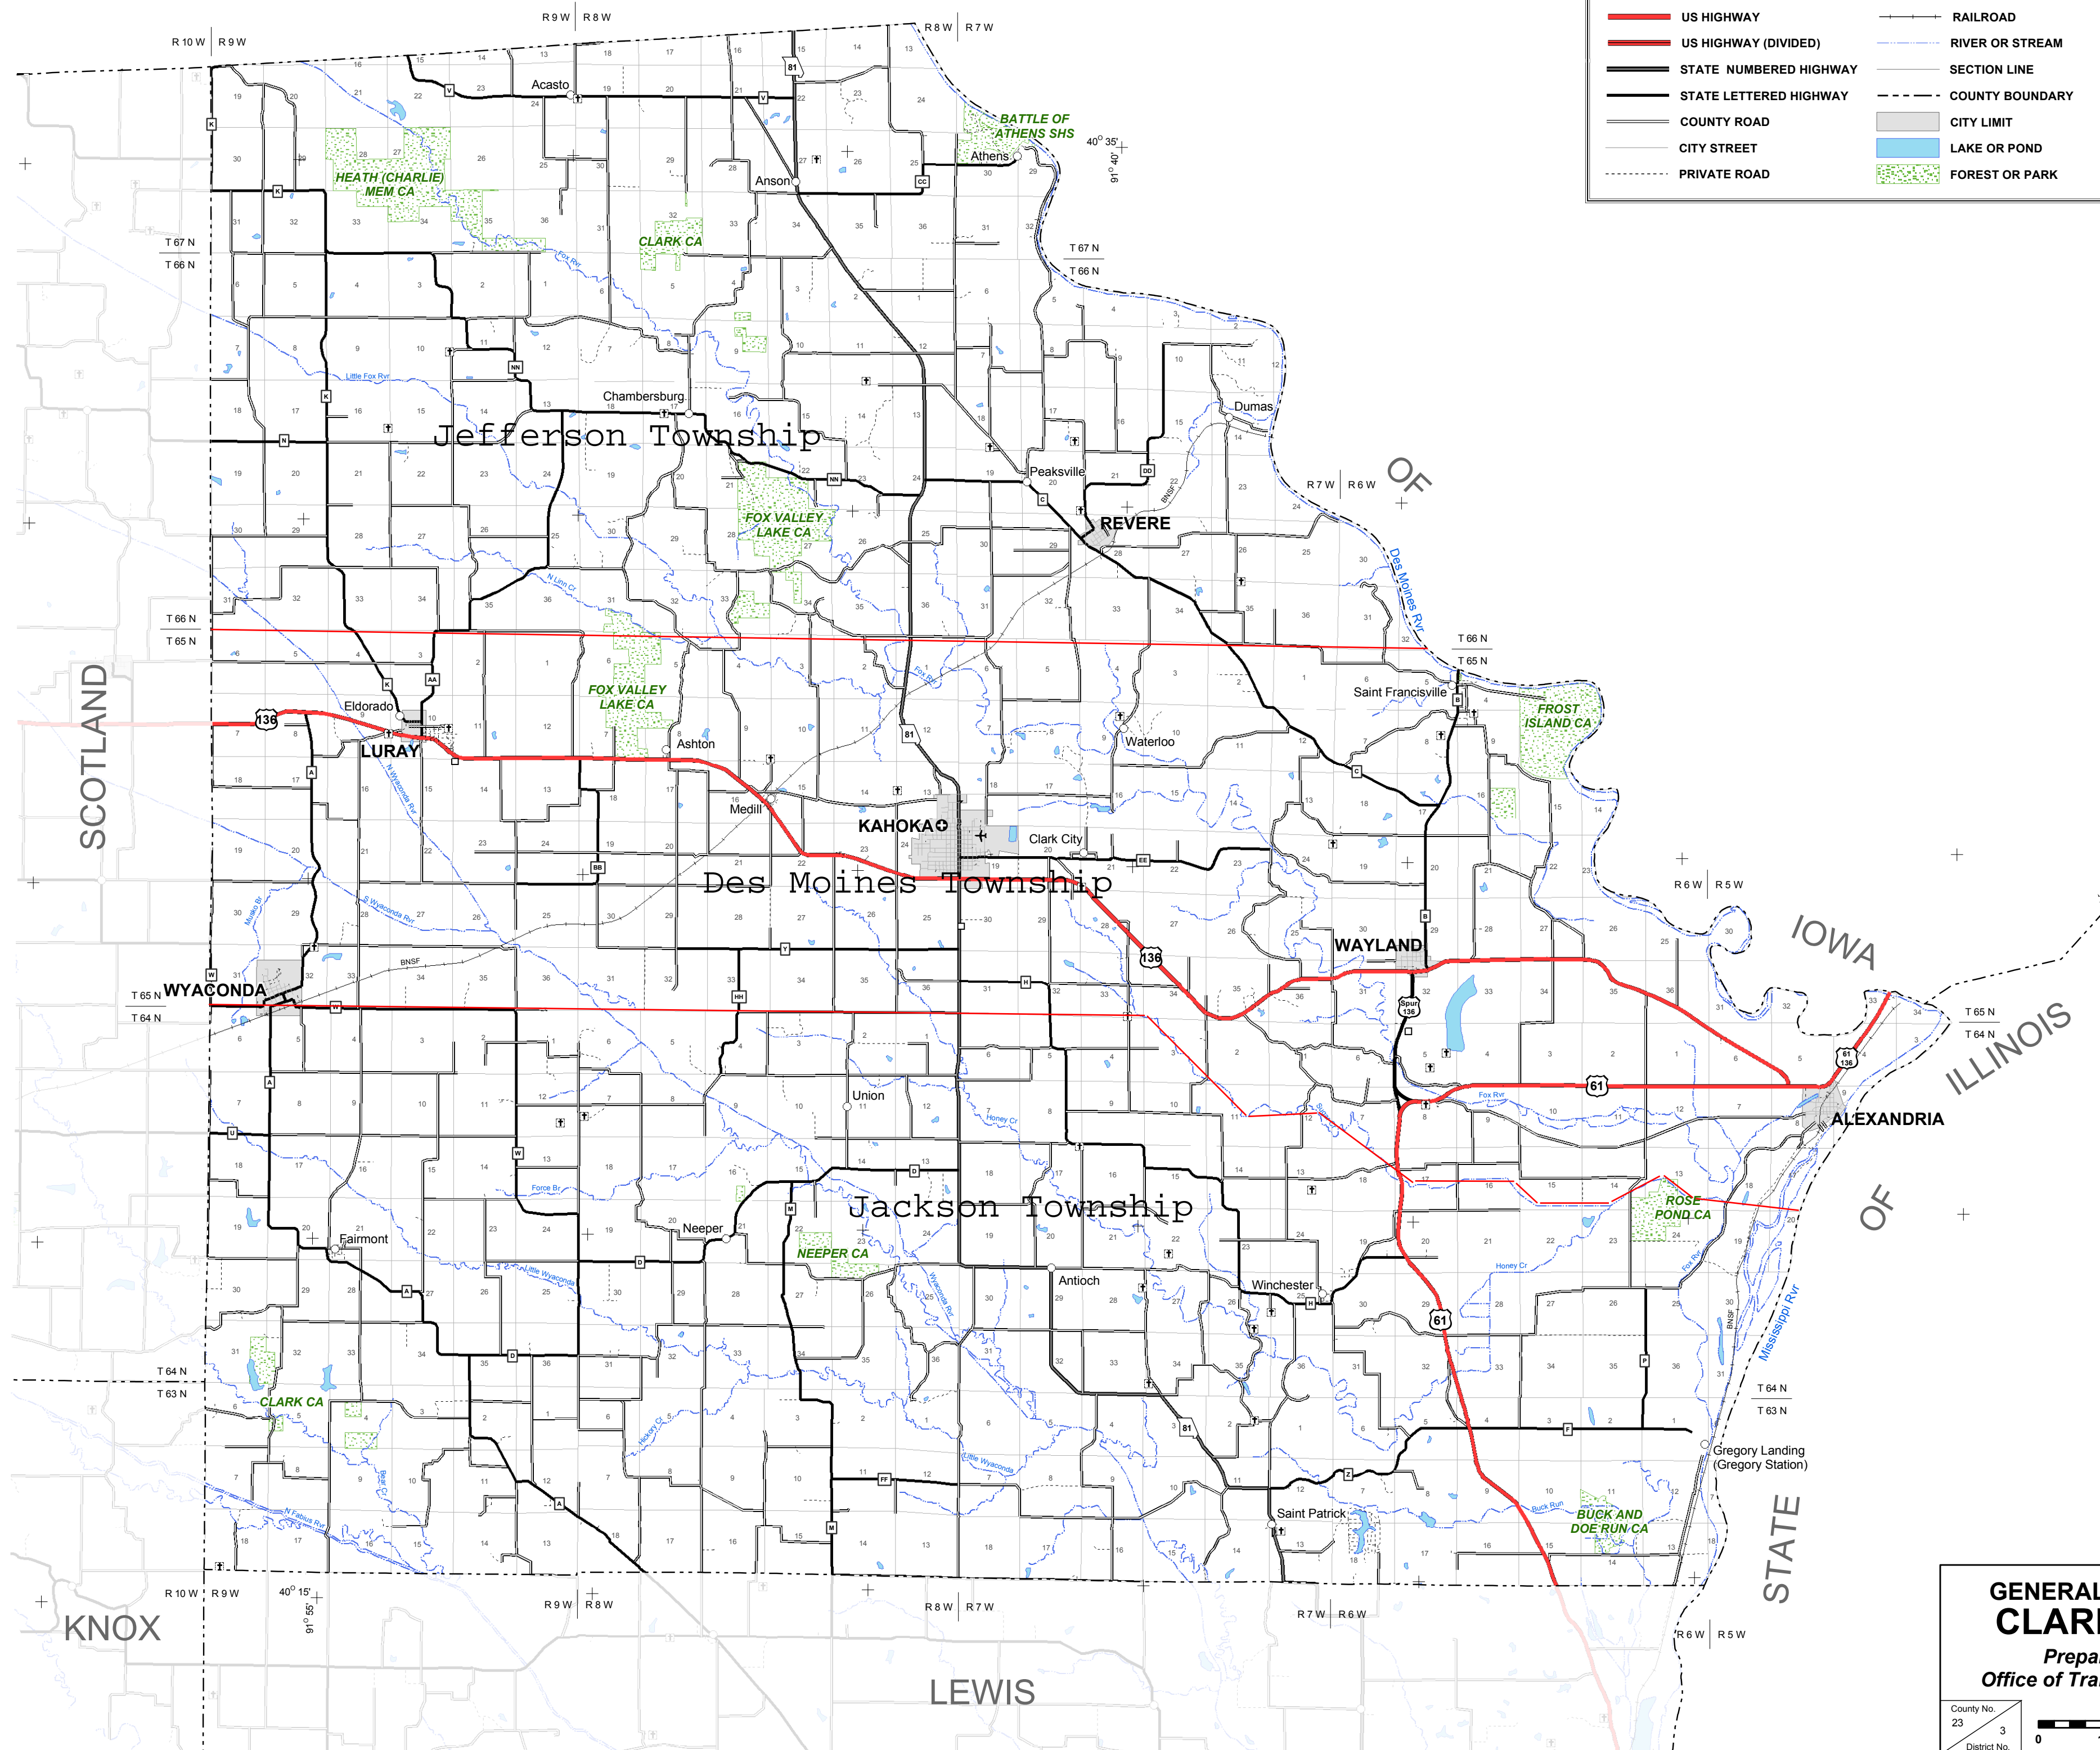

STATE

**Legend**

- INTERSTATE
- US HIGHWAY
- US HIGHWAY (DIVIDED)
- STATE NUMBERED HIGHWAY
- STATE LETTERED HIGHWAY
- COUNTY ROAD
- CITY STREET
- PRIVATE ROAD
- KATY TRAIL
- RAILROAD
- RIVER OR STREAM
- SECTION LINE
- COUNTY BOUNDARY
- CITY LIMIT
- LAKE OR POND
- FOREST OR PARK
- AIRPORT
- HOSPITALS
- CEMETERY
- OTHER CITIES AND TOWNS
- MODOT SHED
- STATE CAPITOL
- COUNTY SEAT

**GENERAL HIGHWAY MAP  
CLARK COUNTY**  
Prepared by MoDOT  
Office of Transportation Planning

County No. 23  
District No. 3

Scale  
0 1 2 3 4 Miles

Revised - July 2004