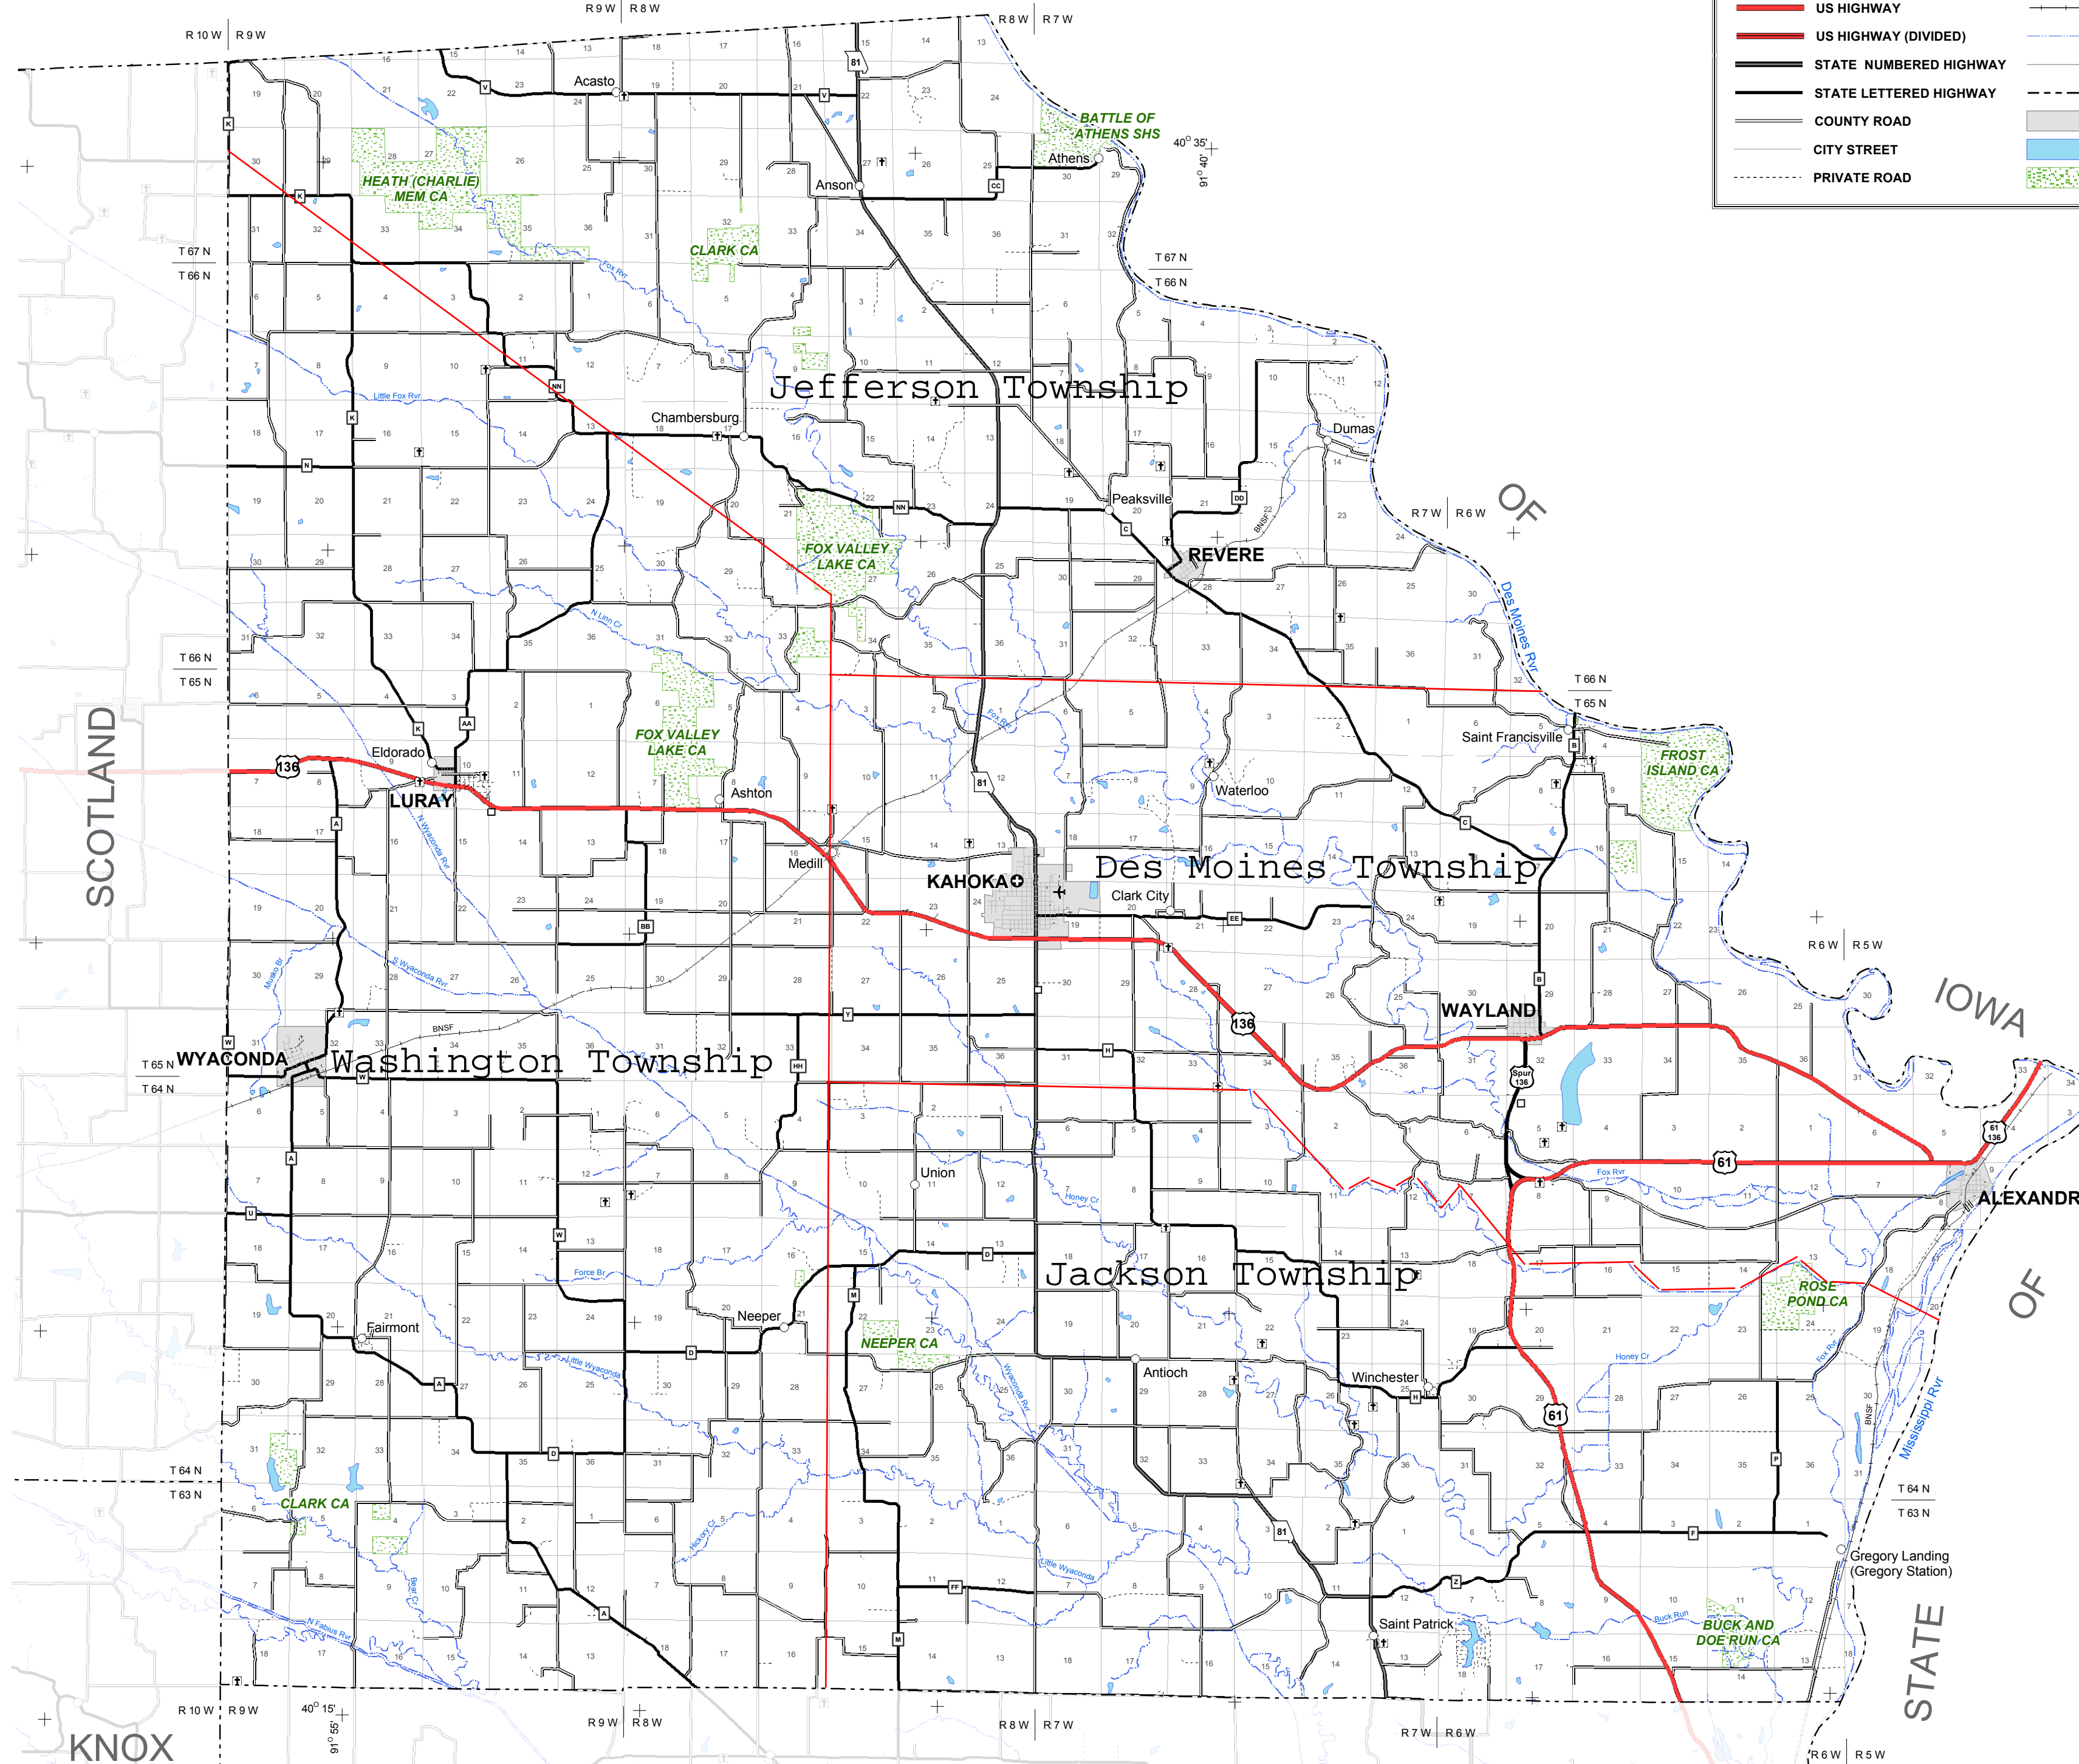

STATE

Legend

- INTERSTATE
- US HIGHWAY
- US HIGHWAY (DIVIDED)
- STATE NUMBERED HIGHWAY
- STATE LETTERED HIGHWAY
- COUNTY ROAD
- CITY STREET
- PRIVATE ROAD
- KATY TRAIL
- RAILROAD
- RIVER OR STREAM
- SECTION LINE
- COUNTY BOUNDARY
- CITY LIMIT
- LAKE OR POND
- FOREST OR PARK
- AIRPORT
- HOSPITALS
- CEMETERY
- OTHER CITIES AND TOWNS
- MODOT SHED
- STATE CAPITOL
- COUNTY SEAT

**GENERAL HIGHWAY MAP
CLARK COUNTY**
Prepared by MoDOT
Office of Transportation Planning

County No. 23
District No. 3

Scale
0 1 2 3 4 Miles