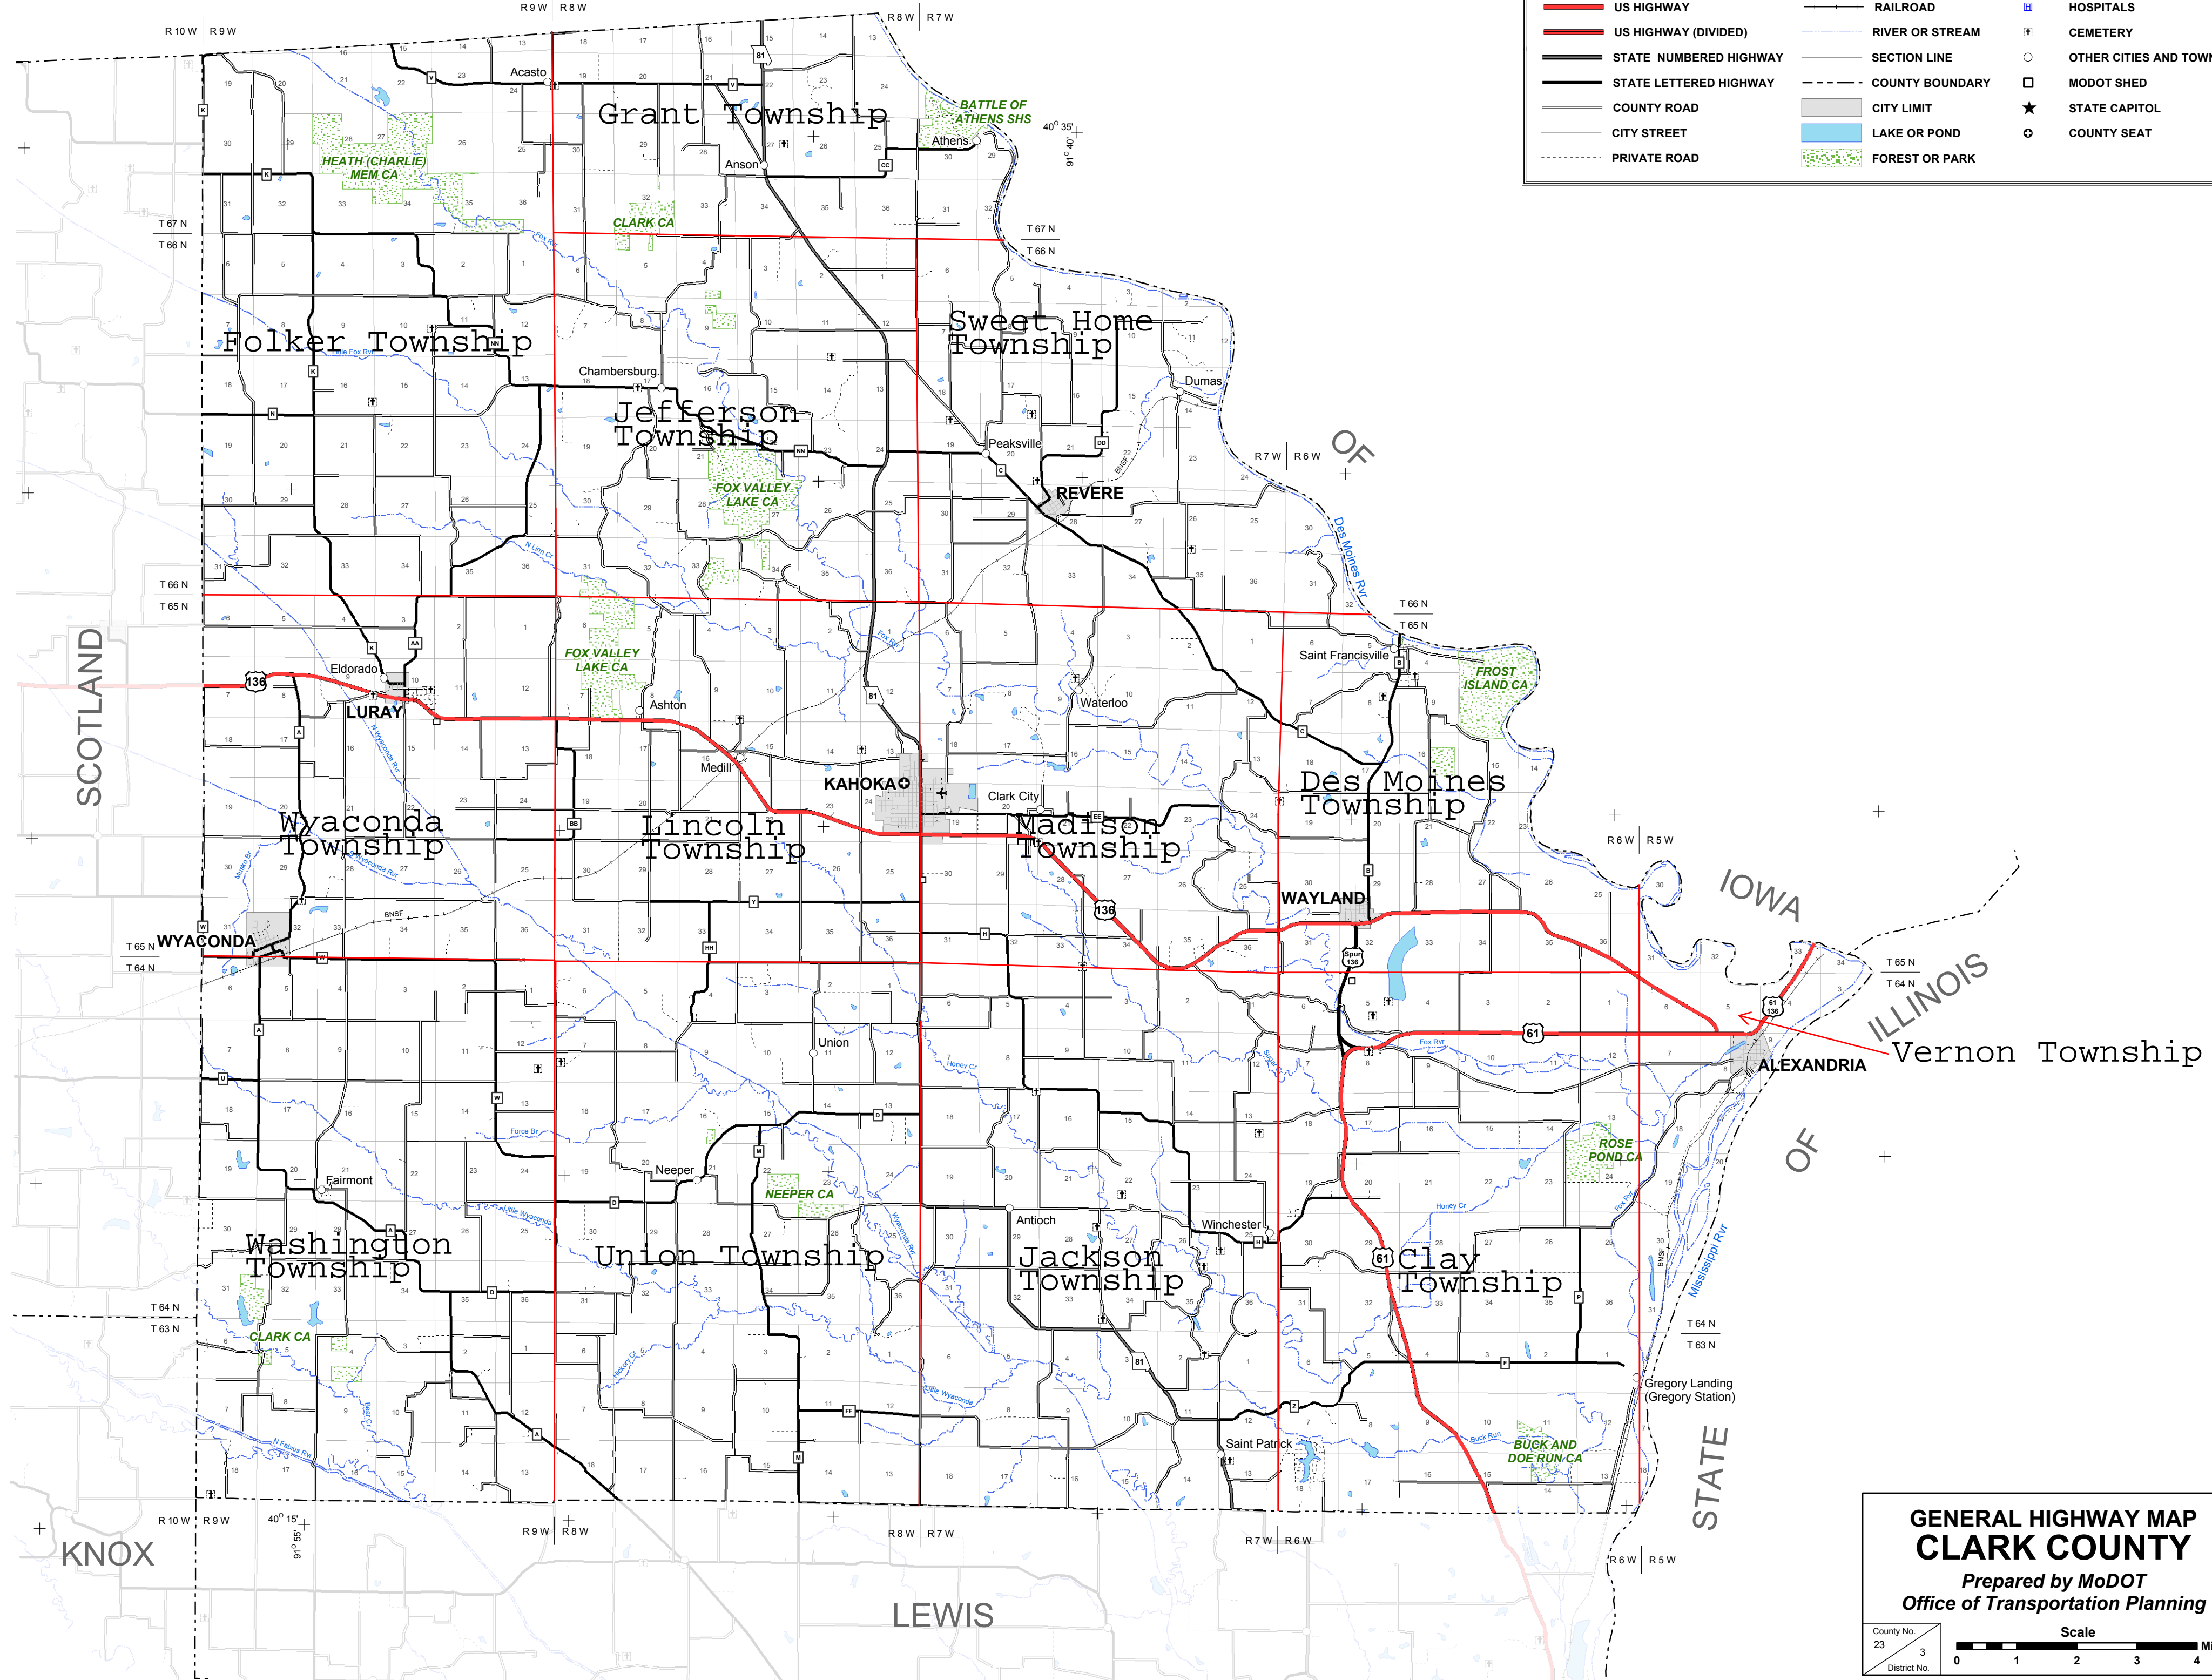

STATE

Legend

- INTERSTATE
- US HIGHWAY
- US HIGHWAY (DIVIDED)
- STATE NUMBERED HIGHWAY
- STATE LETTERED HIGHWAY
- COUNTY ROAD
- CITY STREET
- PRIVATE ROAD
- KATY TRAIL
- RAILROAD
- RIVER OR STREAM
- SECTION LINE
- COUNTY BOUNDARY
- CITY LIMIT
- LAKE OR POND
- FOREST OR PARK
- AIRPORT
- HOSPITALS
- CEMETERY
- OTHER CITIES AND TOWNS
- MODOT SHED
- STATE CAPITOL
- COUNTY SEAT

**GENERAL HIGHWAY MAP
CLARK COUNTY**
Prepared by MoDOT
Office of Transportation Planning

County No. 23
District No. 3

Scale
0 1 2 3 4 Miles

Revised - July 2004