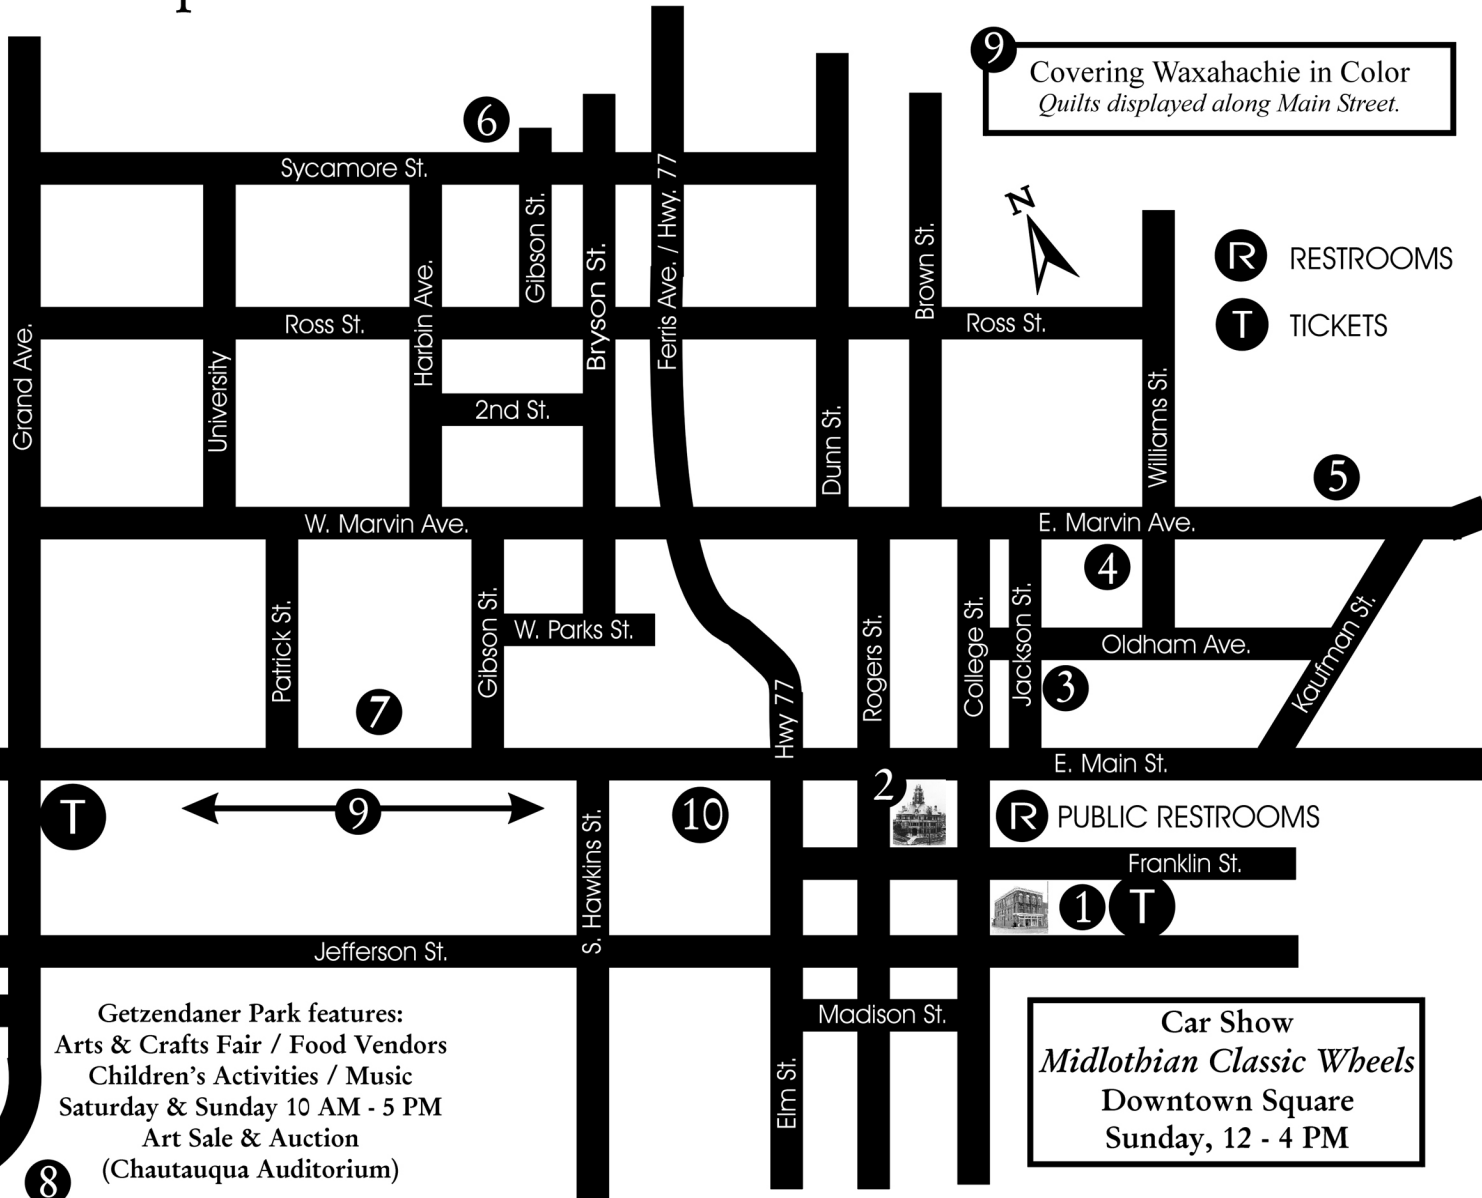

# 2011 Gingerbread Trail Map

Map is not to scale!

- 1 - Ellis County Museum  
201 S. College  
(Tickets)
- 2 - Ellis County Courthouse  
Free Courthouse Tours  
Sat. noon - 4 PM, Sun. 1 - 4 PM
- 3 - Smith Home  
200 Oldham
- 4 - Ford Home  
314 E. Marvin
- 5 - Seibert Home  
617 E. Marvin
- 6 - Norcross Home  
600 Sycamore
- 7 - Lipscomb Home  
814 W. Main
- 8 - Getzendaner Park  
\* Arts & Crafts Fair  
\* Food Vendors  
\* Children's Activities  
\* Music  
\* Art Sale  
(Chautauqua Auditorium)  
(Restrooms)
- 9 - Covering Waxahachie in Color  
Quilt Display along W. Main St.
- 10 - Ellis County Fine Arts Museum  
501 W. Main  
Guided Tours  
(Restrooms)

Getzendaner Park features:  
Arts & Crafts Fair / Food Vendors  
Children's Activities / Music  
Saturday & Sunday 10 AM - 5 PM  
Art Sale & Auction  
(Chautauqua Auditorium)

Car Show  
*Midlothian Classic Wheels*  
Downtown Square  
Sunday, 12 - 4 PM