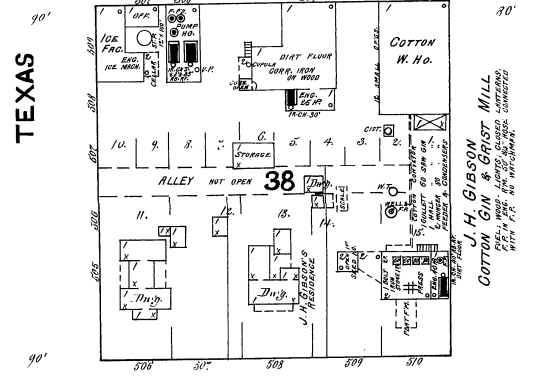

HOS HOUSTON & TEX. CENTRAL R.R. MAIN LINE

MAIN

CALVERT WATER ICE & ELEC. LIGHT CO. L.T. FULLER'S FOUNDRY & MACH.
 FULL. WOOD. LIGHTS. CLOCKS. LANTERNS. FUEL. WOOD. LIGHTS. IN LAMP.
 COST. 1/2 WAGE. NOT SLEEPS IN PREMISES. CITY WATER. NO FIRE ARM.
 100' 1/2 WAGE FOR CITY TO 1/2 W. IN BLD. 876.

SHEET HANNA

TEXAS

J. H. GIBSON
 COTTON GIN
 100' 1/2 WAGE FOR CITY TO 1/2 W. IN BLD. 876.

GREGG

SEE

CEDAR