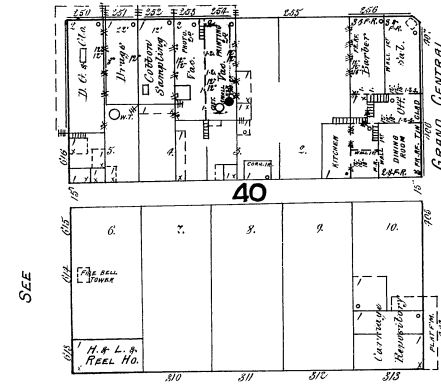

HOS HOUSTON & TEX. CENTRAL R.R. MAIN LINE

MAIN

CALVERT WATER ICE & ELEC. LIGHT CO. L.T. FULLER'S FOUNDRY & MACH.
 FULL. WOOD. LIGHTS. CLOCKS. LANTERNS. FUEL. WOOD. LIGHTS. IN LAMP.
 COST. 1/2 WAGE. NOT SLEEPS IN PREMISES. CITY WATER. NO FIRE ARM.
 100' 1/2 WAGE FOR CITY TO 1/2 W. IN BLD. 876.

SHEET HANNA

TEXAS

J. H. GIBSON
 COTTON GIN
 100' 1/2 WAGE FOR CITY TO 1/2 W. IN BLD. 876.

GREGG

SEE

CEDAR