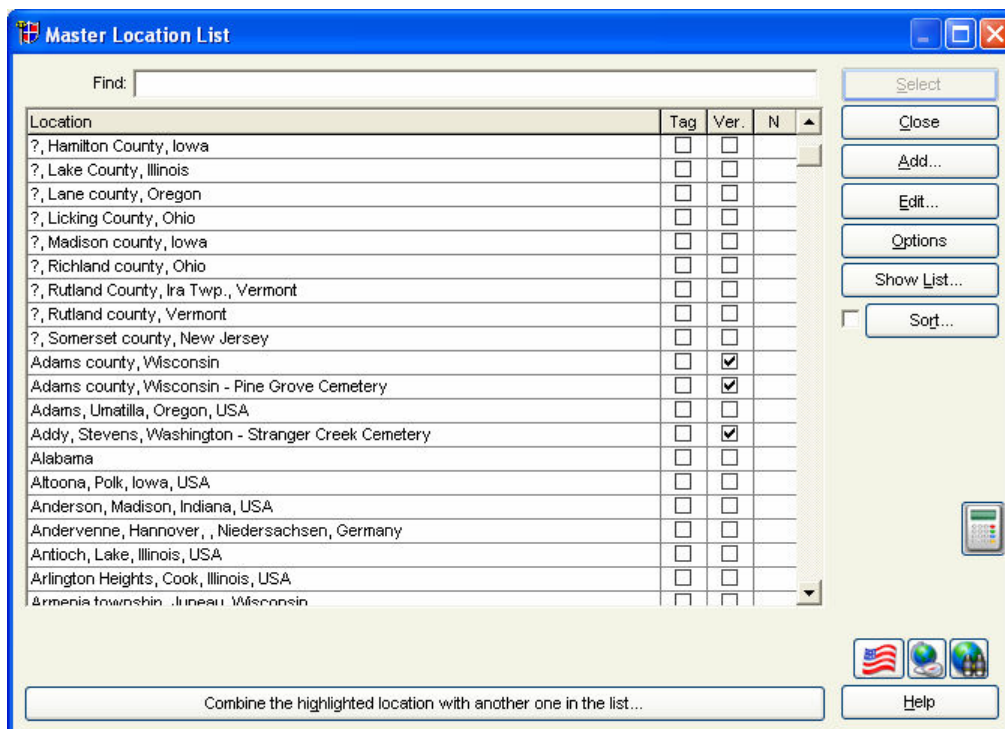

It may also be used to Verify in the place name fields when there is a discrepancy in a city name that is no longer in the original county, or other location you have created in your database, and you have duplicate place names with different counties or states, etc.

Add / Edit Location

Preposition **Location (city, county, state/prov, country)**

in

Short Location Name (abbreviated version of above)

Notes:

Latitude and Longitude (optional)

Latitude **Longitude**

DDMMSS.xxx N/S DDDMMSS.xxx E/W

N W

Verified

Buttons: Save, Cancel, Help

That way when you go through and clean up the master list for locations you won't merge them or delete them by mistake and will know you have verified that the place existed at one time. You may also put the chronology of the location in the notes field if you have to make it clearer for later informational purposes.

NOTE :

You will also notice the button titled - "Show List" to the right. I highly suggest that you check the list to see whom and where this location has been used in prior entries. This will then allow you to be completely sure you have "Verified" this for other entries.